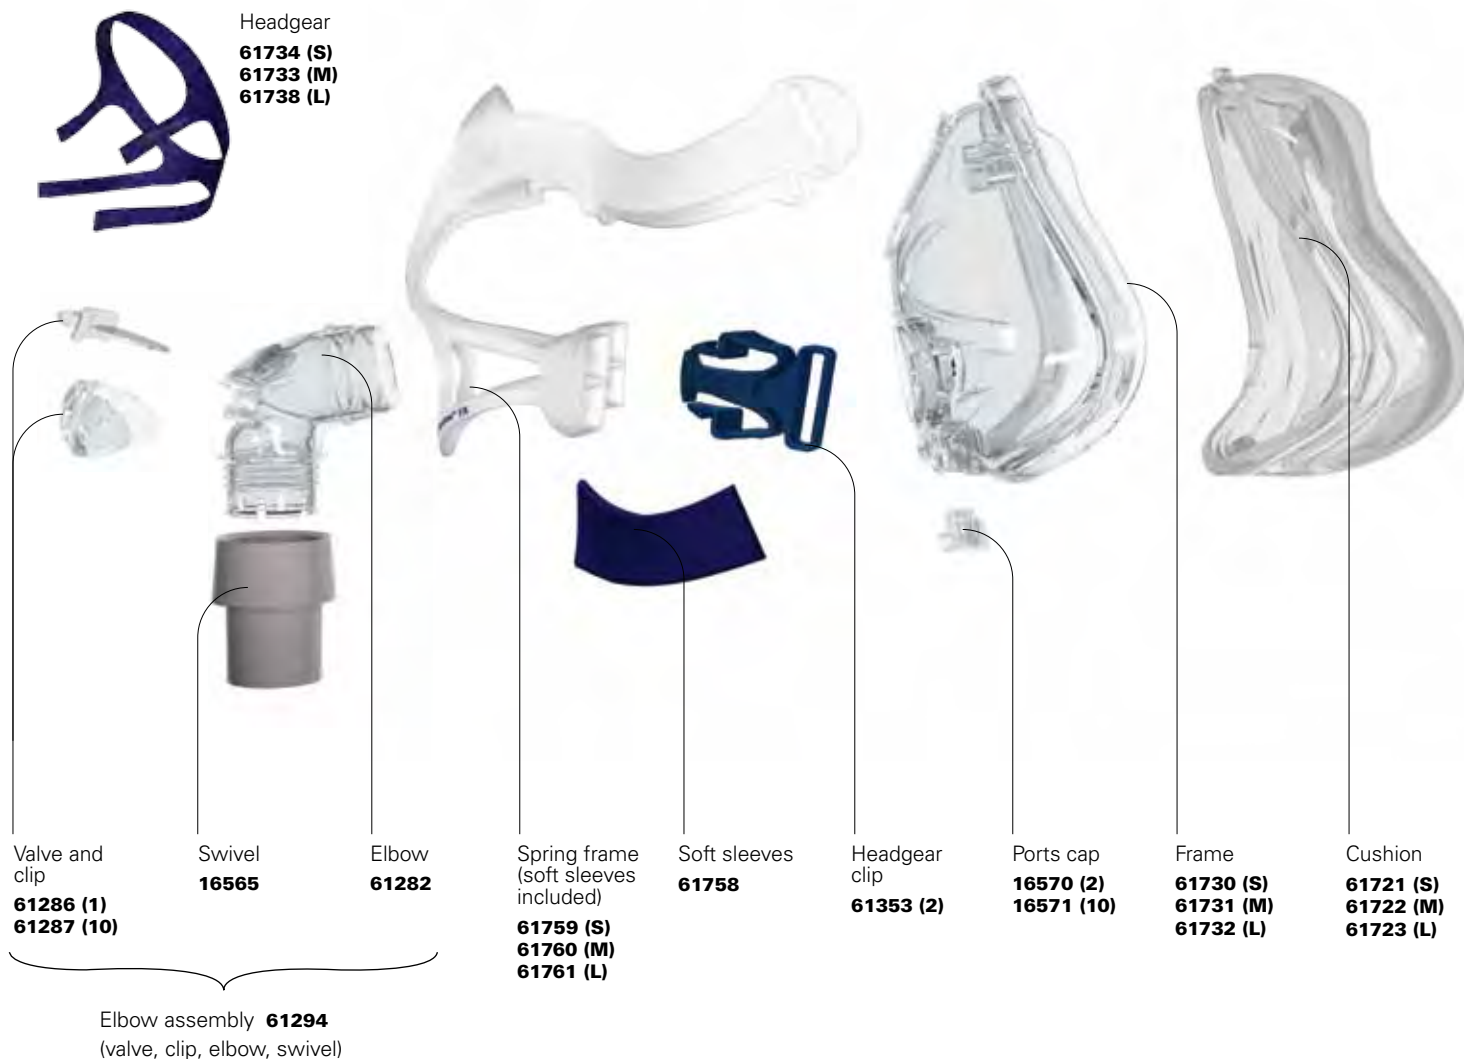

Components Card

English

Complete System*

	Europe 1	Europe 2	Europe 3
Small	61703	61706	61709
Medium	61704	61707	61710
Large	61705	61708	61711

*Medium headgear included with all mask sizes

Europe 1: English (UK), French, German and Italian (Switzerland)