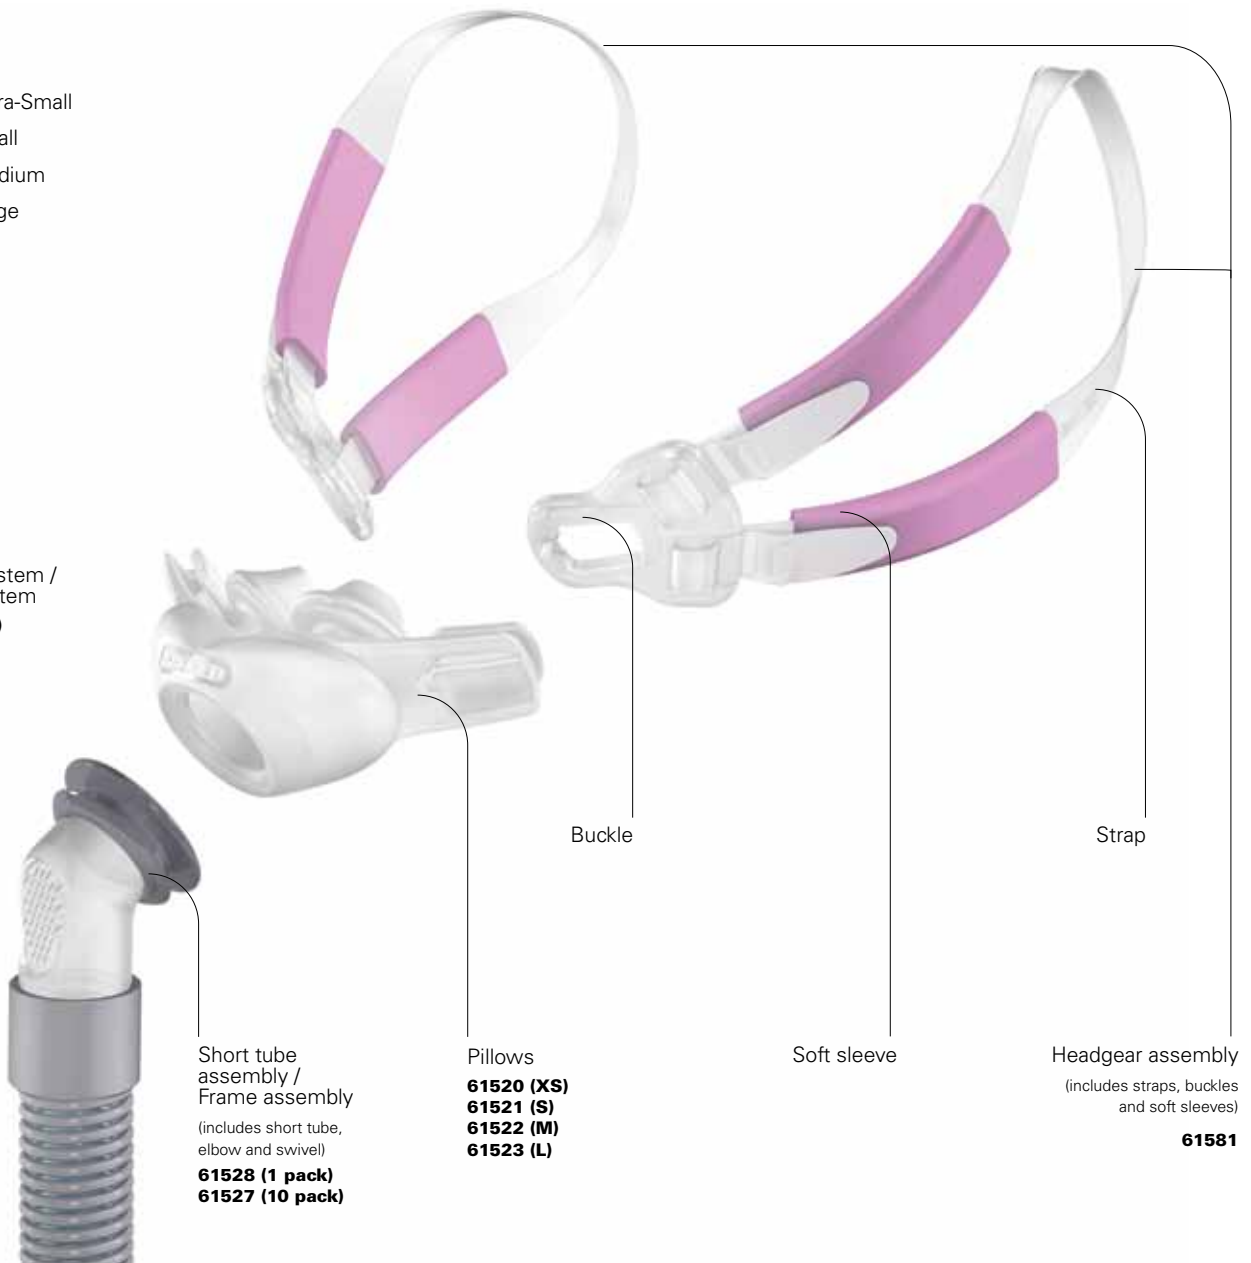

Components Card

English

- XS** Extra-Small
- S** Small
- M** Medium
- L** Large

Pillows system /
Frame system

- 61510 (XS)**
- 61511 (S)**
- 61512 (M)**
- 61513 (L)**

Product Codes

	Europe 1	Europe 2	Europe 3
Swift FX Bella mask system *	61561	–	–
Swift FX Bella headgear only	61581	61581	61581
Swift FX Bella headgear and Swift FX for Her headgear Combo	61580	61580	61580

* Includes XS, S, and M pillows, Swift FX Bella headgear assembly, Swift FX for Her headgear assembly, pink backstrap and pink soft wraps. L pillows available separately.

Europe 1: English (UK), French, German and Italian (Switzerland)