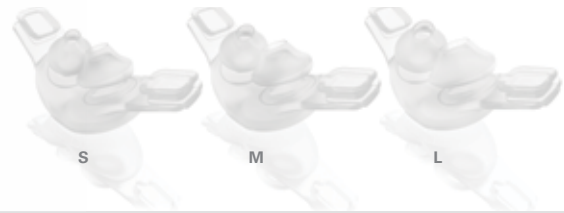

Easy, comfortable style

With its unobtrusive design and sophisticated cushion technology, Swift FX Bella Gray provides a comfortable fit with a feeling of freedom.

Pillows (S, M and L) come packaged with the mask system to fit a wide range of users.

Pillows

Flexible pillows with trampoline action
accommodate movement in multiple directions while maintaining seal

Dual-wall nasal pillows
seal on contact for a gentle, comfortable seal, offer a wide fit range and disperse air gently to the nose

Soft, narrow cushion with integrated flexible chamber
positions the tubing for ease of use

Quiet vents
diffuse and direct airflow quietly away from the user and bed partner

Product Codes

Swift FX Bella Gray mask system*	61569
Swift FX Bella Gray headgear**	61582
Swift FX Bella Gray headgear and Swift FX headgear Combo**	61583

* Available in Europe 1 only. Includes S, M and L pillows, Swift FX Bella Gray headgear assembly, Swift FX headgear assembly, gray backstrap and gray soft wraps.

** Available in Europe 1, 2, 3.

Europe 1: English (UK), French, German and Italian (Switzerland)

Europe 2: English, Danish, Finnish, Norwegian and Swedish

Europe 3: English, Czech, Dutch (Belgium), French (Belgium), German (Belgium), Greek, Hungarian, Italian, Polish, Portuguese, Russian, Slovak, Spanish and Turkish

Bella Gray headgear
fits comfortably around the ears with unobtrusive loops, for a streamlined look and feel

'Lock and key'
for easy attaching and detaching of headgear

Size and name indicators
make it easy to identify the size and the correct orientation of the mask

Ultra-smooth 360° rotating elbow
rotates with easy, fluid movement for flexibility in tube positions

Spring-flex lightweight tube stretches and bends uniquely for increased stability