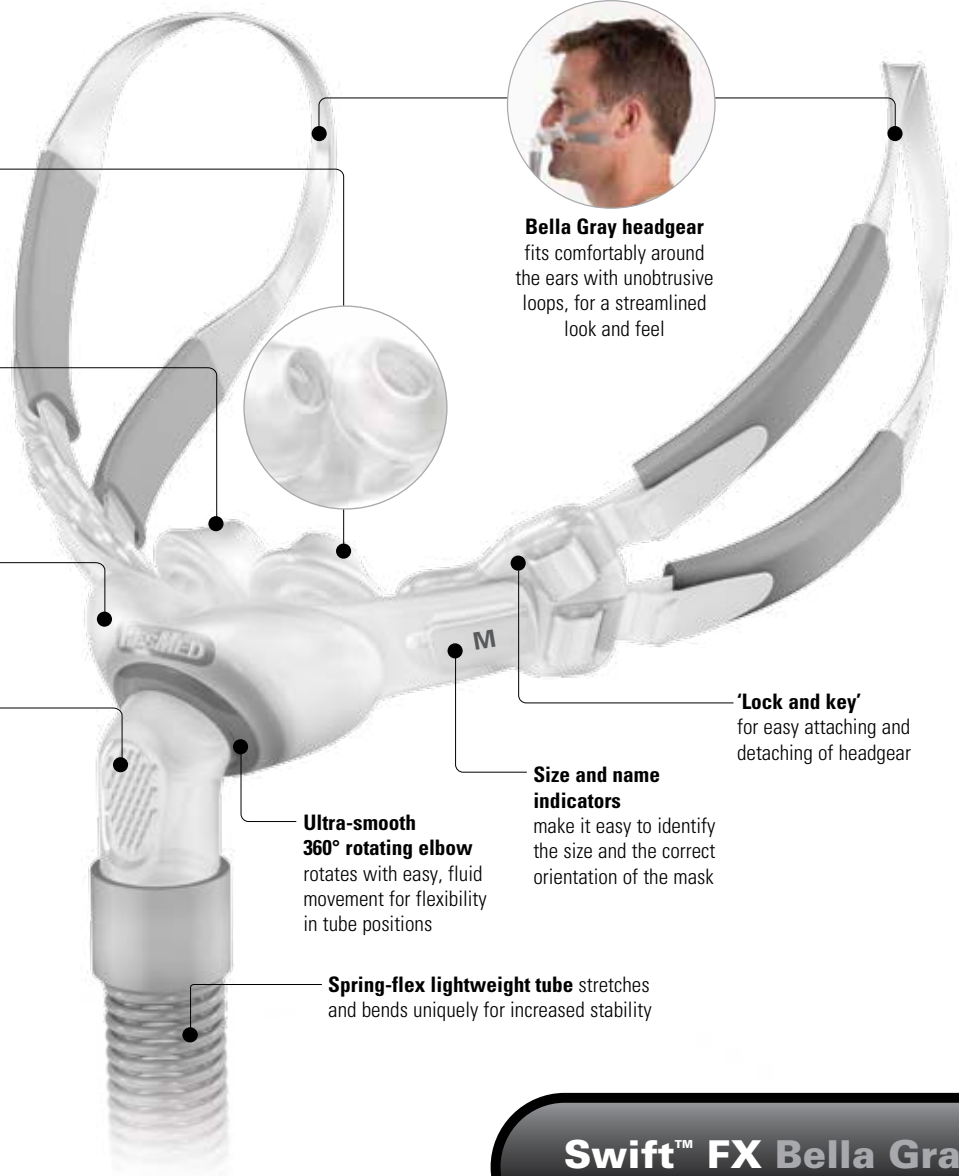

**Soft, narrow cushion with integrated flexible chamber**  
positions the tubing for ease of use

**Quiet vents**  
diffuse and direct airflow quietly away from the user and bed partner

**Bella Gray headgear**  
fits comfortably around the ears with unobtrusive loops, for a streamlined look and feel

**'Lock and key'**  
for easy attaching and detaching of headgear

**Size and name indicators**  
make it easy to identify the size and the correct orientation of the mask

**Ultra-smooth 360° rotating elbow**  
rotates with easy, fluid movement for flexibility in tube positions

**Spring-flex lightweight tube** stretches and bends uniquely for increased stability

**Swift™ FX Bella Gray**  
NASAL PILLOWS SYSTEM